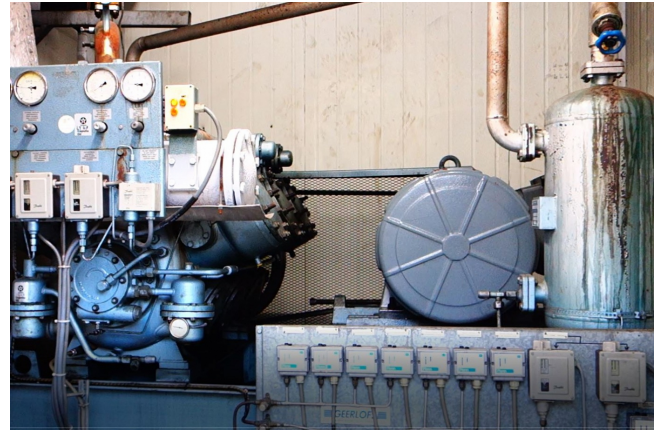

Grasso RC 6311

Specifications

Marque	Grasso
Le type	RC 6311
Réfrigérant	Freon
kW at -20°C/+40°C	237,6
kW at -30°C/+40°C	159,4
Électromoteur Specs	N/A
Sur le châssis en acier	✓
Séparateur d'huile	✓
Remarques	R404a - R22 or other freon types
Stock	1

Description

Used Grasso RC 6311

Used Grasso RC 6311 single stage Compressor with electromotor. ****Why choose for HOSBV? We're not only the largest used refrigeration specialist in Europe, but also, we deliver all equipment including an extensive test, warranty and industrial cleaning. Optional we can arrange the logistics**