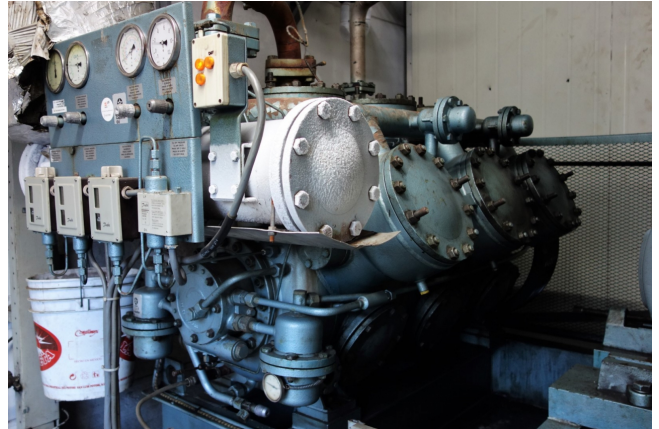

Grasso RC 6311

Specifications

Marque	Grasso
Le type	RC 6311
Réfrigérant	Freon
kW at -20°C/+40°C	237,6
kW at -30°C/+40°C	159,4
Électromoteur Specs	N/A
Sur le châssis en acier	✓
Séparateur d'huile	✓
Remarques	R404a - R22 or other freon types
Stock	1

Description

Used Grasso RC 6311

Used Grasso RC 6311 single stage Compressor with electromotor. ****Why choose for HOSBV? We're not only the largest used refrigeration specialist in Europe, but also, we deliver all equipment including an extensive test, warranty and industrial cleaning. Optional we can arrange the logistics**